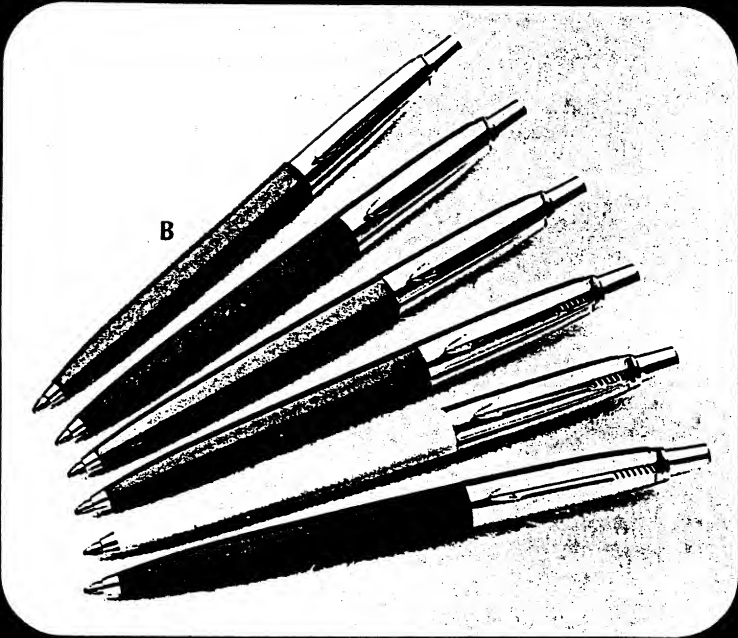

BIG RED

THE ALL TIME FAVORITE

BIG RED writes BIG, and warm and friendly.

D Big Red ball pen.
64023(3) $2.98
Available in 7 colors—
black, blue, green,
red-orange, red, white
and yellow.

Assort. 9-332-1—
12 Big Red ball pens,
bulk packed $36.00

Assort. 9-332-2(6)—
12 Big Red ball pens,
gift boxed in display $36.00

Assort. 9-332-3(6)—
12 Big Red ball pens
carded in display $36.00